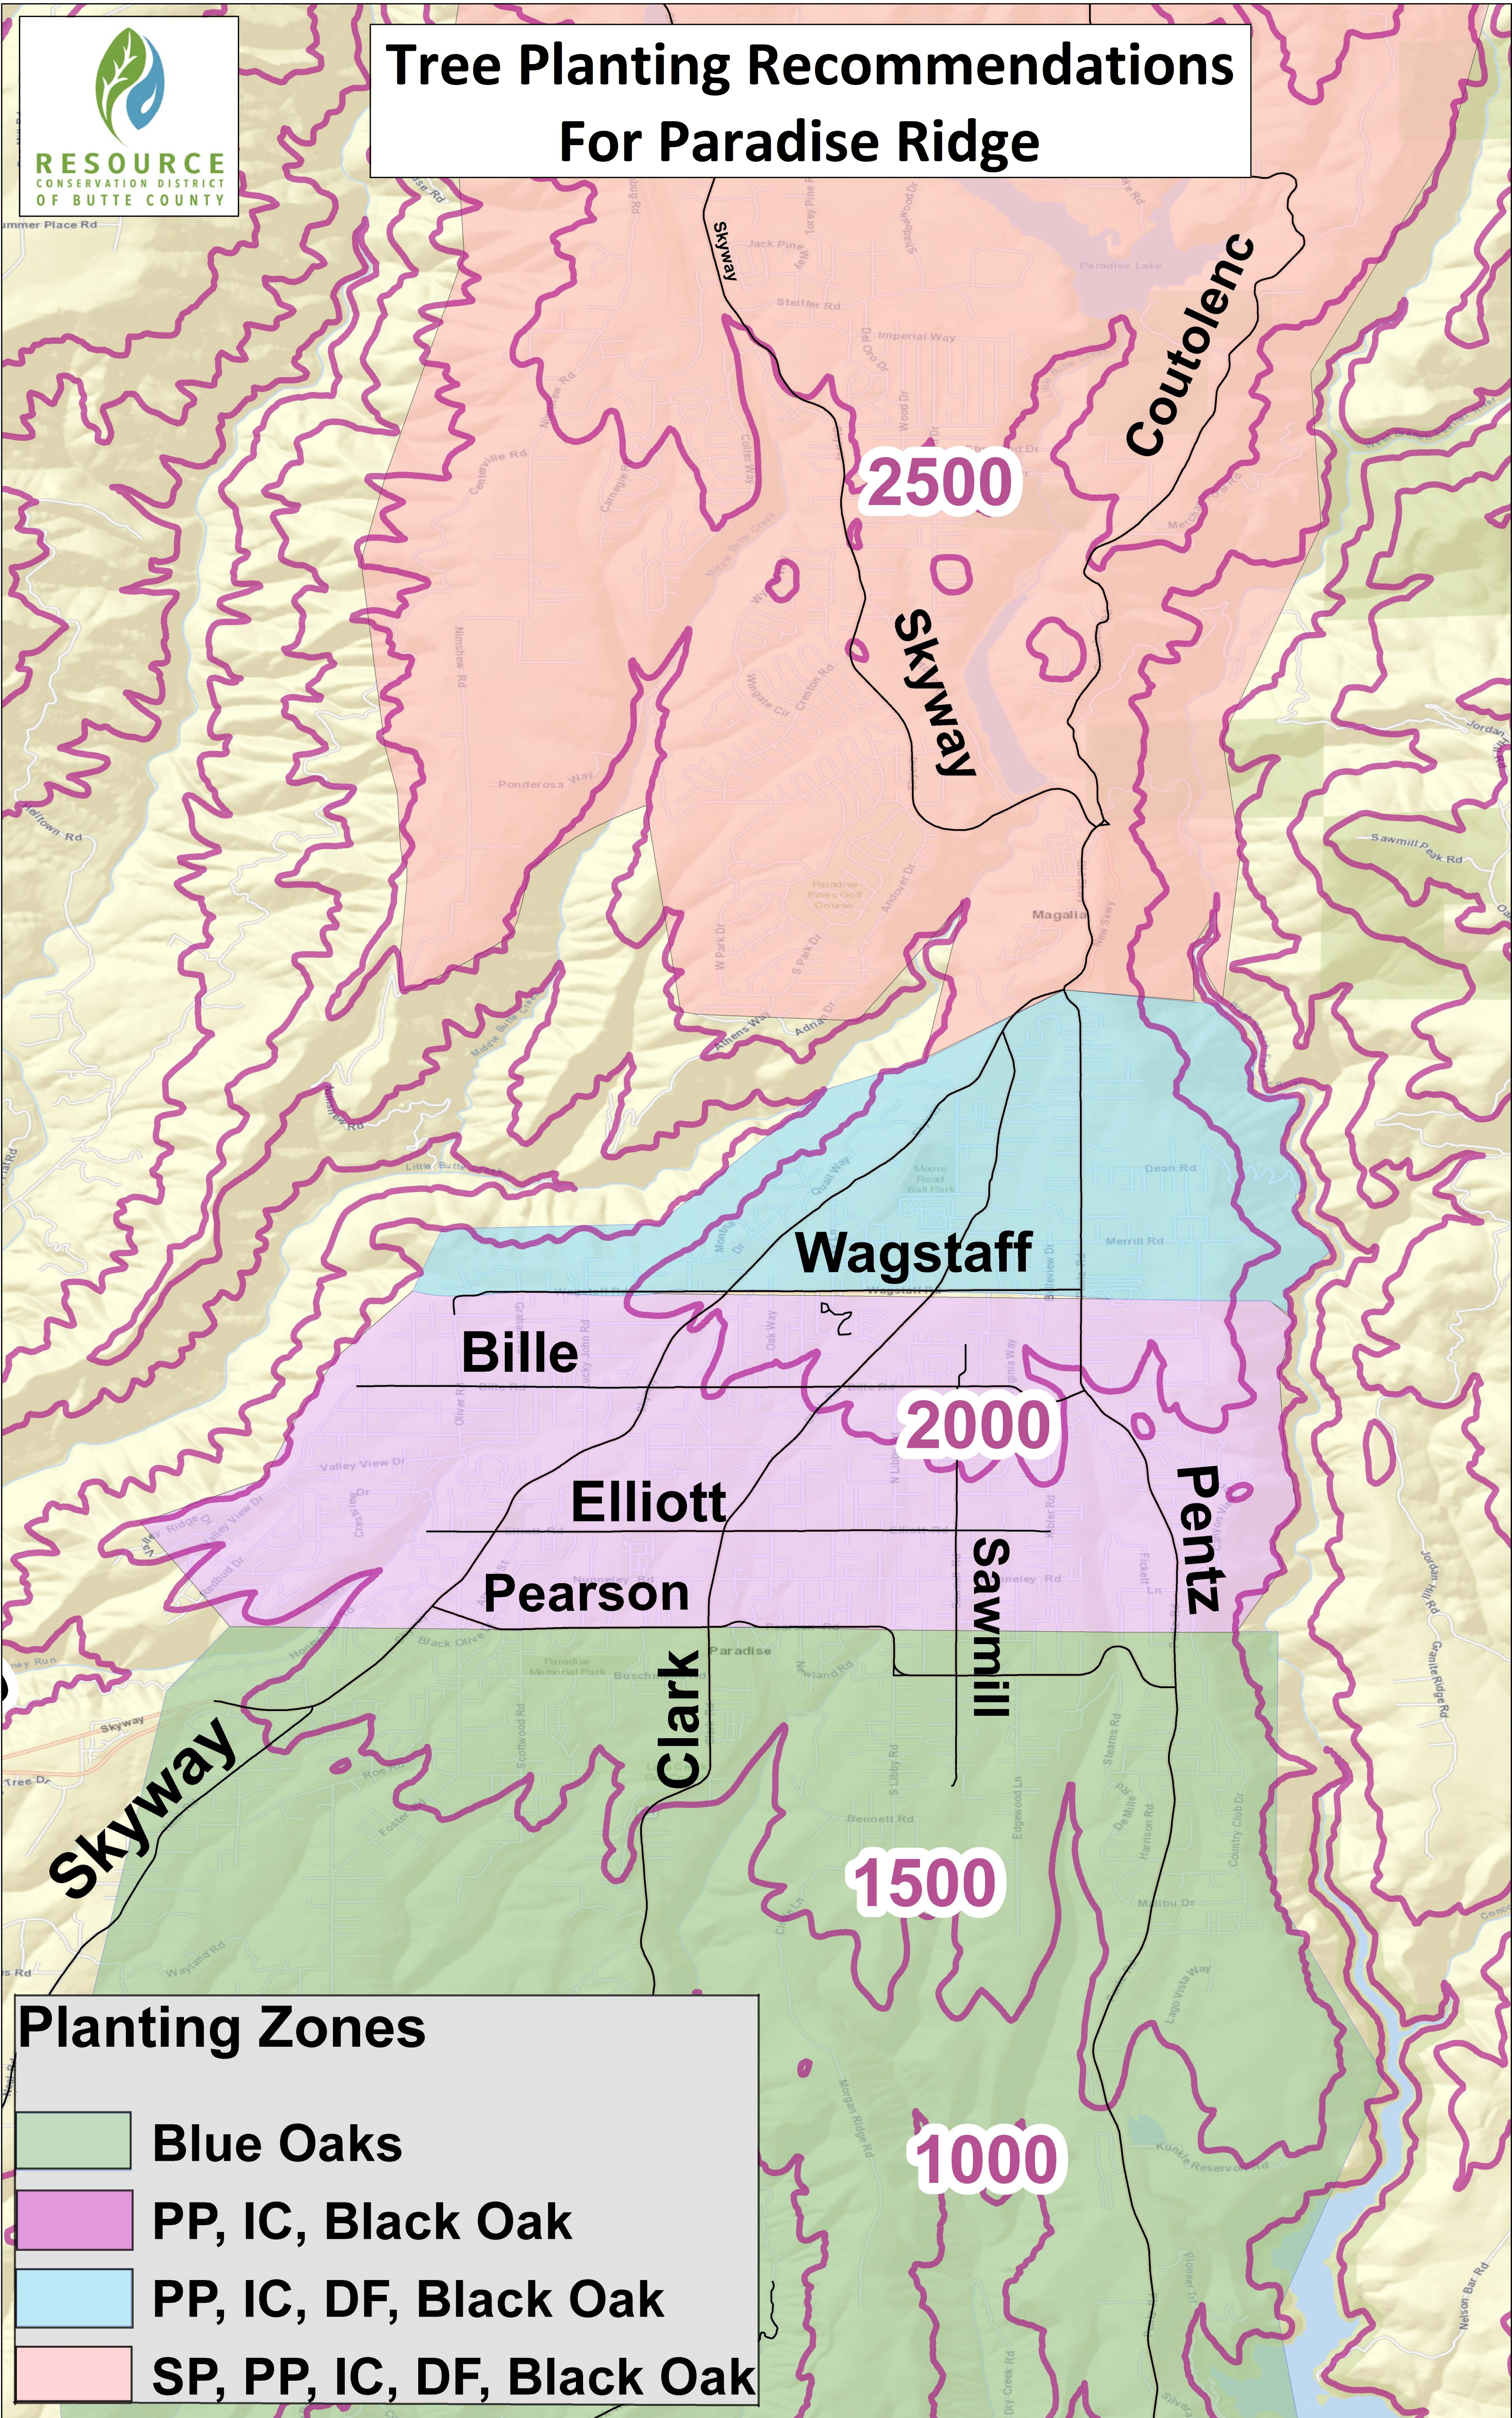

# Tree Planting Recommendations For Paradise Ridge

**Planting Zones**

	<b>Blue Oaks</b>
	<b>PP, IC, Black Oak</b>
	<b>PP, IC, DF, Black Oak</b>
	<b>SP, PP, IC, DF, Black Oak</b>